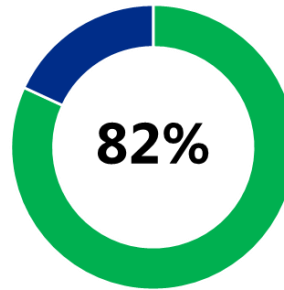

Jackson County

13 Connected Community Schools

FALL 2020 DATA SNAPSHOT: 2020 SENIORS

2019-2020	Seniors Met
Number of Seniors	1335
Total 1:1	1093
College Advisor 1:1	903
Career Advisor 1:1	190
Percentage Reached	82%

Seniors Met 2019-2020

Data Taken from CCAC Performance Report Data Trackers

Data Taken from MISSG Yearend 8/22/20 2019-2020 TIP Completion Rate					
School Year	Total Number of Seniors	Total Eligible TIP Students	Total of Completed Applications	Percentage of Completed Applications	Percentage of Seniors who Qualify
2019-2020	1335	528	462	87.50%	39.55%