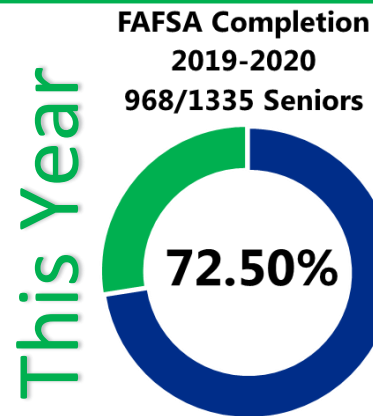

Seniors Met 2019-2020

Data Taken from CCAC Performance Report Data Trackers

Data Taken from MISSG Yearend 8/22/20 2019-2020 TIP Completion Rate					
School Year	Total Number of Seniors	Total Eligible TIP Students	Total of Completed Applications	Percentage of Completed Applications	Percentage of Seniors who Qualify
2019-2020	1335	528	462	87.50%	39.55%

County Wide Summer Melt 2020 Results

Seniors Contacted 767/892

Data Taken from CCAC Summer Melt Data Trackers

Data Taken from Jackson Community Foundation Direct Report

2020 Jackson Community Foundation Scholarships: Seniors Only