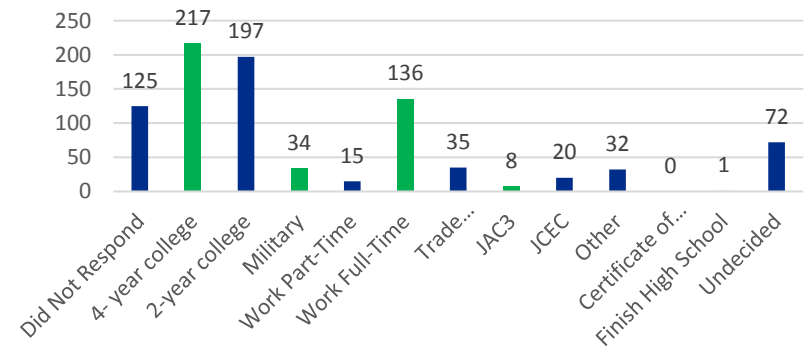

Jackson County

13 Connected Community Schools

FALL 2020 DATA SNAPSHOT: 2020 SENIORS

2019-2020	Seniors Met
Number of Seniors	1335
Total 1:1	1093
College Advisor 1:1	903
Career Advisor 1:1	190
Percentage Reached	82%

Seniors Met 2019-2020

Data Taken from CCAC Performance Report Data Trackers

Data Taken from MISSG Yearend 8/22/20 2019-2020 TIP Completion Rate					
School Year	Total Number of Seniors	Total Eligible TIP Students	Total of Completed Applications	Percentage of Completed Applications	Percentage of Seniors who Qualify
2019-2020	1335	528	462	87.50%	39.55%

County Wide Summer Melt 2020 Results

Seniors Contacted 767/892

Data Taken from CCAC Summer Melt Data Trackers

Data Taken from Jackson Community Foundation Direct Report

2020 Jackson Community Foundation Scholarships: Seniors Only