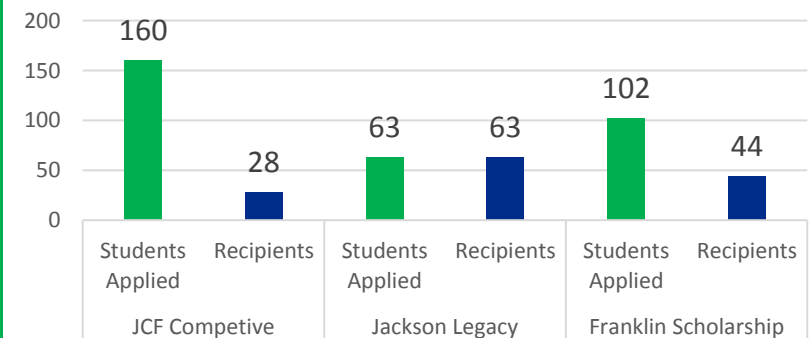

Seniors Met 2019-2020

Data Taken from CCAC Performance Report Data Trackers

Data Taken from MISSG Yearend 8/22/20 2019-2020 TIP Completion Rate					
School Year	Total Number of Seniors	Total Eligible TIP Students	Total of Completed Applications	Percentage of Completed Applications	Percentage of Seniors who Qualify
2019-2020	1335	528	462	87.50%	39.55%

County Wide Summer Melt 2020 Results

Seniors Contacted 767/892

Data Taken from CCAC Summer Melt Data Trackers

Data Taken from Jackson Community Foundation Direct Report

2020 Jackson Community Foundation Scholarships: Seniors Only

Data Taken from <https://studentaid.ed.gov/sa/about/data-center/student/application-volume/fafsa-completion-data>