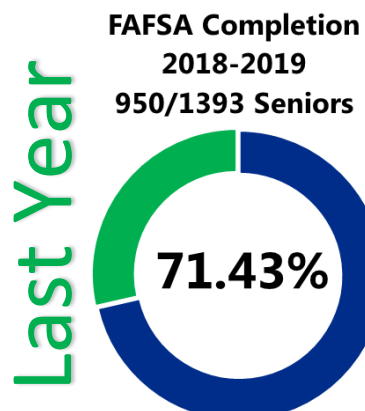

Seniors Met 2019-2020

Data Taken from CCAC Performance Report Data Trackers

Data Taken from MISSG Yearend 8/22/20 2019-2020 TIP Completion Rate					
School Year	Total Number of Seniors	Total Eligible TIP Students	Total of Completed Applications	Percentage of Completed Applications	Percentage of Seniors who Qualify
2019-2020	1335	528	462	87.50%	39.55%

County Wide Summer Melt 2020 Results

Seniors Contacted 767/892

Data Taken from CCAC Summer Melt Data Trackers

Data Taken from Jackson Community Foundation Direct Report

2020 Jackson Community Foundation Scholarships: Seniors Only